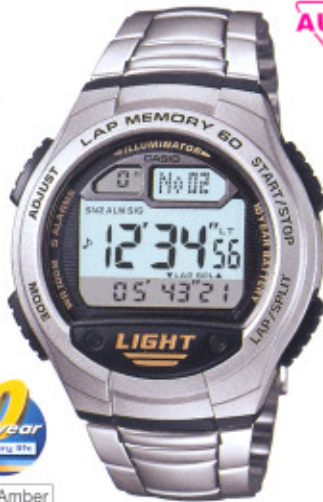

Module No. 5062

- Regular timekeeping
Analog: 3 hands (hour, minute, second),
3 dials (24-hour, date, day)
- Accuracy: ± 20 seconds per month
- Approx. battery life: 3 years on SR621SW
- Size of case / total weight
EF-341D.....50.1 x 43.9 x 11.1 mm / 131 g

W-S220-9AVDF 3271 ©
Resin
±30sec (SOLAR) Rechargeable Battery

4 971850 946595

STANDARD DIGITAL

- 1/100-second stopwatch
- Lap memory 60
- Dual time
- 5 alarms
- 10 years battery life
- LED backlight
- 100-meter water resistance
- Easy-to-read face and large front button

Module No. 3283

- LED backlight
- Auto light switch, afterglow
- Dual time
- Stopwatch: Time and distance measurements
Measuring unit: 1/100 (lower part of the display for first 60 minutes, center part of the display for first 10 hours) or 1 second (lower part of the display after 60 minutes, center part of the display after 10 hours); 0.1 miles or km
*Changeover between kilometers (km) and miles (mi).
Measuring capacity: 99:59:59*; 99.9 miles or km; 999.9 miles or km (total distance covered)
Measuring modes: Elapsed time, lap/split times
Memory capacity: Up to 61 records (used by lap/split time records and log title screens); total distance covered
Basic data input: Stride length 40 to 190 cm (16 to 76 inch)
*Changeover between centimeters (cm) and inch (in).
Others: Pacer signal; lap/split number (from 01 to 99); Best lap time screen

- Countdown timer
Measuring unit: 1 second
Input range: 1 minute to 100 hours (1-minute increments and 1-hour increments)
Other: Auto-repeat
- Daily alarms
5 independent daily alarms (4 one-time alarms and 1 snooze/one-time alarm)
- Hourly time signal
- Full auto-calendar (to year 2039)
- 12/24-hour format
- Regular timekeeping: Hour, minute, second, pm, year, month, date, day
- Accuracy: ± 30 seconds per month
- Approx. battery life: 10 years on CR2025
- Size of case / total weight
W-734D 48.2 x 42.4 x 13.9 mm / 81 g
W-734 48.2 x 42.4 x 13.9 mm / 38 g