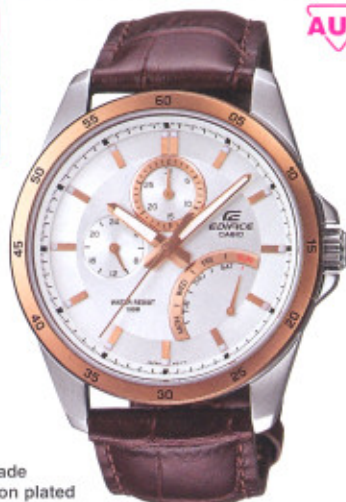

Module No. 5062

- Regular timekeeping
Analog: 3 hands (hour, minute, second),
3 dials (24-hour, date, day)
- Accuracy: ± 20 seconds per month
- Approx. battery life: 3 years on SR621SW
- Size of case / total weight
EF-341D.....50.1 x 43.9 x 11.1 mm / 131 g

Module No. 5062

- Regular timekeeping
Analog: 3 hands (hour, minute, second),
3 dials (24-hour, date, day)
- Accuracy: ±20 seconds per month
- Approx. battery life: 3 years on SR621SW
- Size of case / total weight
EF-341L 50.1 × 43.9 × 11.1 mm / 80 g

Package

Retrograde
Partial ion plated

EF-341L-1AVDF 5062 ©
Stainless steel

±20sec ±3 yrs SR621SW

4 971850 948766

IN PACKAGE

Retrograde
Partial ion plated

EF-341L-7AVDF 5062 ©
Stainless steel

±20sec ±3 yrs SR621SW

4 971850 948780

IN PACKAGE

STANDARD DIGITAL

CASIO SOLAR POWERED

- *Tough Solar with sporty design*
- *Lap memory 120*
- *1/100-second stopwatch*
- *World time*
- *5 alarms*
- *LED light*
- *100-meter water resistance*
- *Easy-to-read face and large front button*